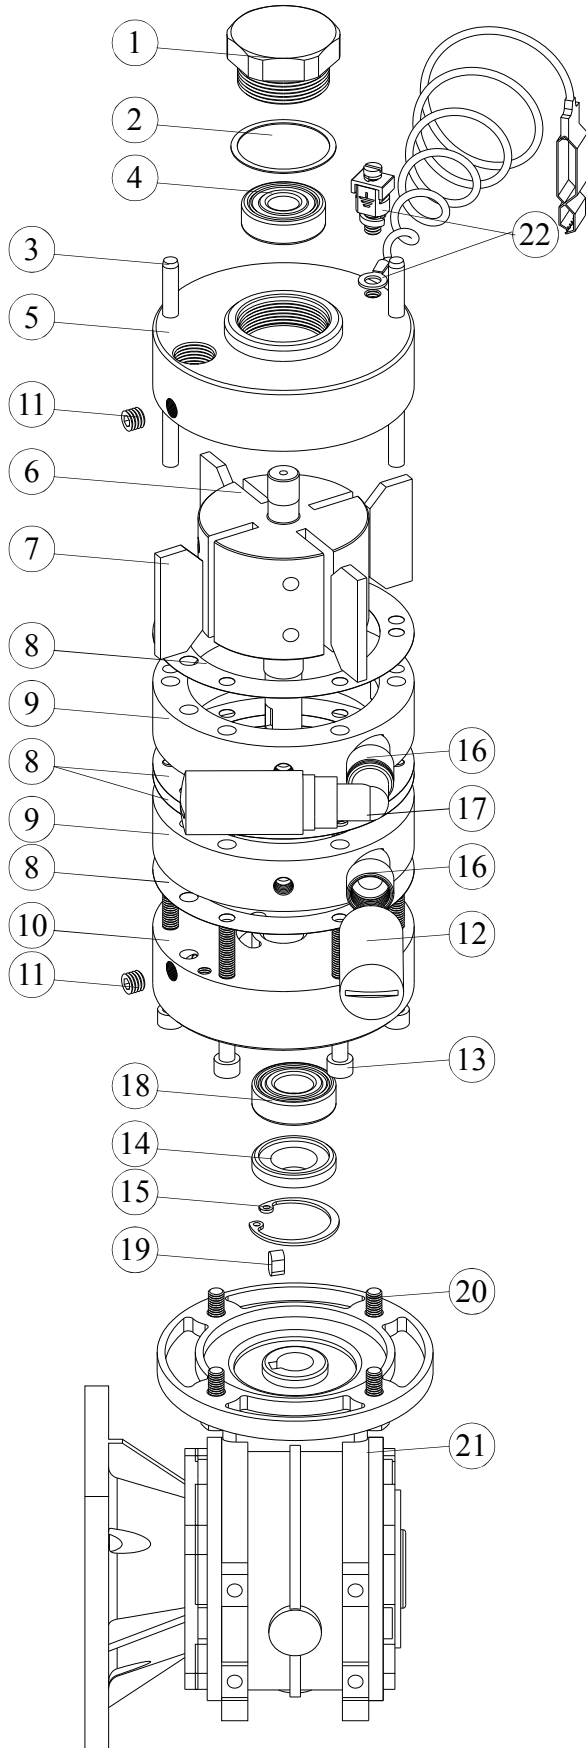

9.110.00

N°	REF.	DESCRIPTION	Q
1	7.100.07	PLUG	1
2	7.100.08	GASKET	1
3	CPA.224	PIN	2
4	CB1.015	BEARING	1
5	9.100.01	COVER	1
6	9.110.02	ROTOR	1
7	9.100.03	VANE	4
8	7.100.06	JOINT	4
9	7.100.01	BODY	2
10	9.110.01	COVER	1
11	CTF.007	PIN	2
12	CG.1013	SILENCER	2
13	CTB.016	SCREW	6
14	7.110.03	RETAINER	1
15	CAR.123	LOCK RING	1
16	7.100.10	RACORD	2
17	CNA.007	RACORD	1
18	CB1.016	BEARING	1
19	CPA.502	PIN	1
20	CTB.005	SCREW	4
21	7.600.00	GEAR REDUCED M.	1
22	TIE.PQ	GROUND	1